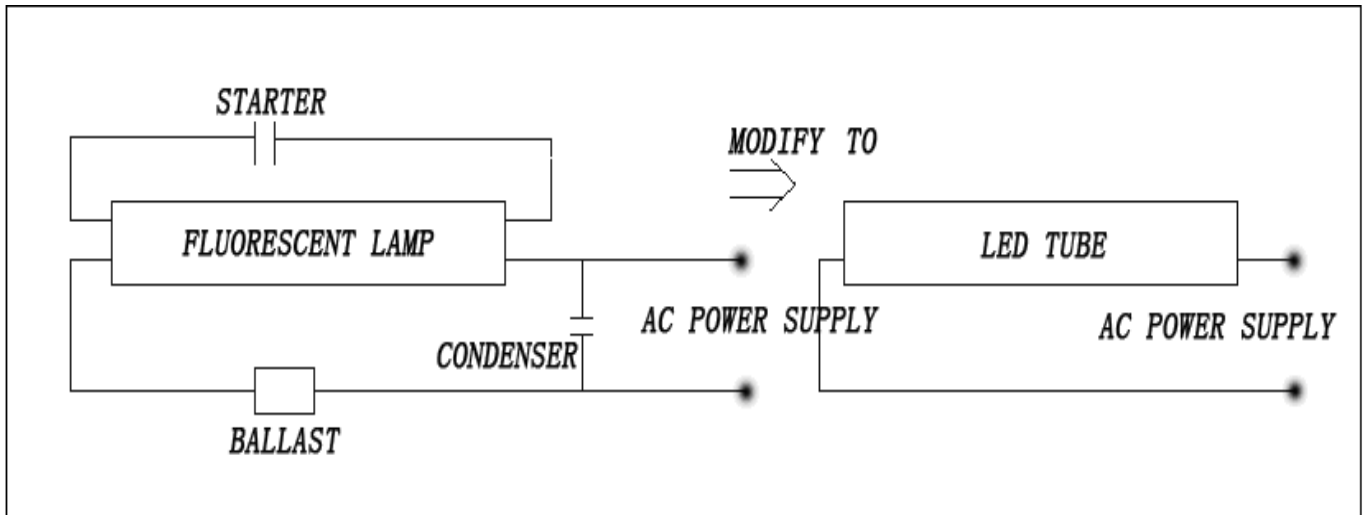

1. Make sure to Turn-Off power for safety first.
2. Led Tube Light doesn't need Starter and Ballast; please make sure both of them are disconnected.

(2) Description:

Parts No.	T8-1ft (6Watt)	T8-2ft/E (10Watt)	T8-3ft (15Watt)	T8-4ft (20Watt)	T8-5ft (28Watt)	T8-8ft (45Watt)
Lumens±20%	330	805	1270	1780	2150	N/A
Input voltage	100~240VAC or 100~277VAC					
Lux±20%	95	205	286	405	453	N/A
View Angle	210° (diffused), 150° (transparent)					
Color Temperature	Warm White: 3000k; Nature: 4000k; Cool White: 6000k					
Dimension (mm)	300	580/590	900	1200	1500	2400
Diameter (mm)	28					
CRI	3000k>75, 4000k, 6000k>70					
Body materials	6063 reinforced aluminum alloy with surface treatment					
Cover materials	Optical grade polycarbonate with Japanese made diffuser bead					
Storage condition	-40~60°C, <70% RH					
Working condition	-25~40°C, <70% RH					
Life Time	18000hrs					
Certification:	UL/ CUL/ FCC/ CE/ RoHS available					