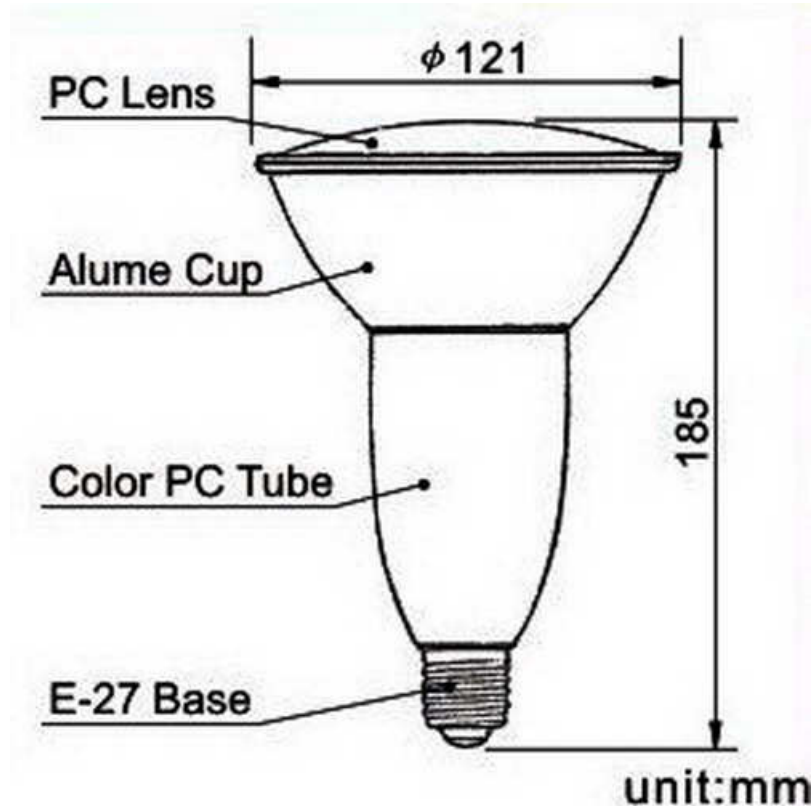

BIG SUN INDUSTRY. CO., Ltd

5F, No.398, Keelung Road, Section 1, Taipei (110) Taiwan

Tel. 886 (2)27583131 Fax.886 (2)27582233

[Home Lighting Led Bulbs](#)

Waterproof (IP65) PAR38-E27 (Extra Long: D121xL185mm)

(1) Figure:

(2) Description:

| Parts No. | Color Temperature | Lens | View Angle | Chip Q'ty | Lux/m ±20% | Lumen ±20% |
|------------------------------|-------------------|-------|------------|-----------|------------|------------|
| IP65-P38EL-6CW-C-110 | Cool White | Clear | 110° | 96 | 360 | 560 lm |
| IP65-P38EL-6CW-F-110 | Cool White | Frost | 110° | 96 | 320 | 550 lm |
| IP65-P38EL-6WW-C-110 | Warm White | Clear | 110° | 96 | 340 | 530 lm |
| IP65-P38EL-6WW-F-110 | Warm White | Frost | 110° | 96 | 300 | 520 lm |
| IP65-P38EL-9CW-C-110 | Cool White | Clear | 110° | 144 | 420 | 680 lm |
| IP65-P38EL-9CW-F-110 | Cool White | Frost | 110° | 144 | 400 | 660 lm |
| IP65-P38EL-9WW-C-110 | Warm White | Clear | 110° | 144 | 400 | 650 lm |
| IP65-P38EL-9WW-F-110 | Warm White | Frost | 110° | 144 | 380 | 620 lm |
| IP65-P38EL-12CW-C-110 | Cool White | Clear | 110° | 192 | 500 | 780 lm |
| IP65-P38EL-12CW-F-110 | Cool White | Frost | 110° | 192 | 450 | 760 lm |
| IP65-P38EL-12WW-C-110 | Warm White | Clear | 110° | 192 | 450 | 750 lm |
| IP65-P38EL-12WW-F-110 | Warm White | Frost | 110° | 192 | 420 | 700 lm |