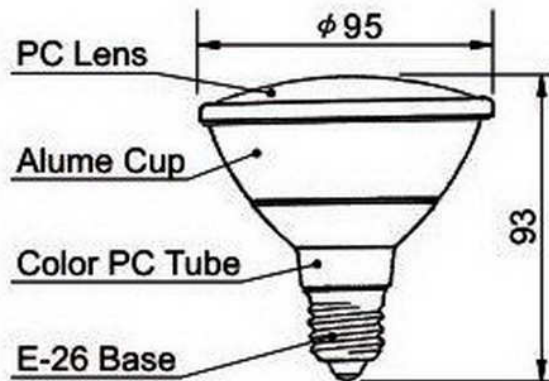

BIG SUN INDUSTRY. CO., Ltd

5F, No.398, Keelung Road, Section 1, Taipei (110) Taiwan

Tel. 886 (2)27583131 Fax.886 (2)27582233

[Home Lighting Led Bulbs](#)

Waterproof (IP65) PAR30-E27 (Short: D95xL138mm)

(1) Figure:

unit:mm

(2) Description:

Parts No.	Color Temperature	Lens	View Angle	Chip Q'ty	Lux/m \pm 20%	Lumen \pm 20%
IP65-P30S-6CW-C	Cool White	Clear	90°	96	320	550 lm
IP65-P30S-6CW-F	Cool White	Frost	90°	96	320	520 lm
IP65-P30S-6WW-C	Warm White	Clear	90°	96	300	500 lm
IP65-P30S-6WW-F	Warm White	Frost	90°	96	300	500 lm
IP65-P30S-9CW-C	Cool White	Clear	90°	144	400	650 lm
IP65-P30S-9CW-F	Cool White	Frost	90°	144	380	620 lm
IP65-P30S-9WW-C	Warm White	Clear	90°	144	360	620 lm
IP65-P30S-9WW-F	Warm White	Frost	90°	144	350	600 lm
IP65-P30S-12CW-C	Cool White	Clear	90°	192	450	750 lm
IP65-P30S-12CW-F	Cool White	Frost	90°	192	420	720 lm
IP65-P30S-12WW-C	Warm White	Clear	90°	192	420	720 lm
IP65-P30S-12WW-F	Warm White	Frost	90°	192	400	700 lm

IP65 (Waterproof) / CE/ RoHS Available

Base: E26/ E27.

Life Span: >20,000 Hours.

Input Voltage: 100~230VAC.

Color Temperature: White (5500~6300k)/ Warm White (2800~3300k).

Character: For Indoor(Down/ Spot Light) & Outdoor(Garden/Spot Light) Usage.