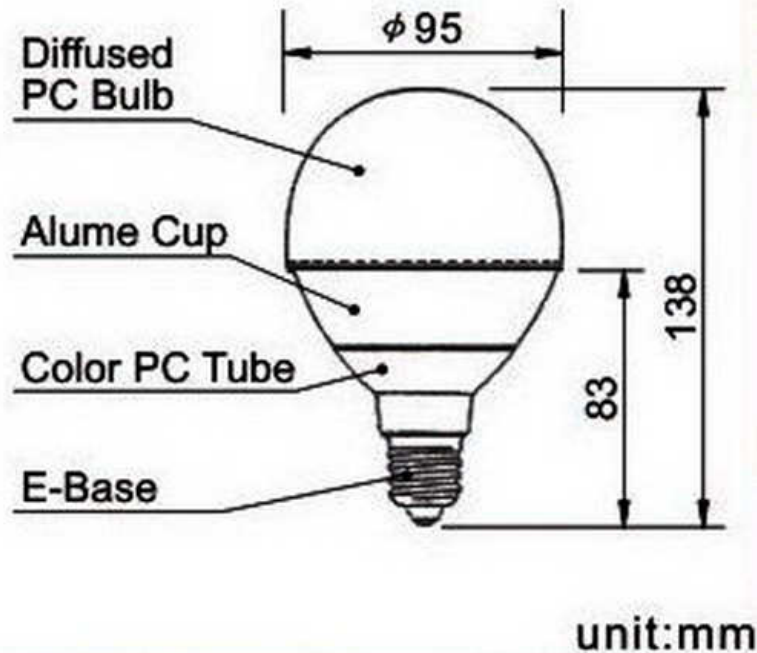

(2) Description:

Parts No.	Color Temperature	Lens	View Angle	Chip Q'ty	Lux/m \pm 20%	Lumen \pm 20%
IP65-G95S-6CW	Cool White	Frost	240°	96	280	500
IP65-G95S-6WW	Warm White	Frost	240°	96	250	480
IP65-G95S-9CW	Cool White	Frost	240°	144	320	650
IP65-G95S-9WW	Warm White	Frost	240°	144	300	600
IP65-G95S-12CW	Cool White	Frost	240°	192	360	740
IP65-G95S-12WW	Warm White	Frost	240°	192	340	700

IP65 (Waterproof) / CE/ RoHS Available

Base: E26/ E27.

Life Span: >20,000 Hours.

Input Voltage: 100~230VAC.

Color Temperature: White (5500~6300k)/ Warm White (2800~3300k).

Character: For Indoor(Down/ Spot Light) & Outdoor(Garden/Spot Light) Usage.