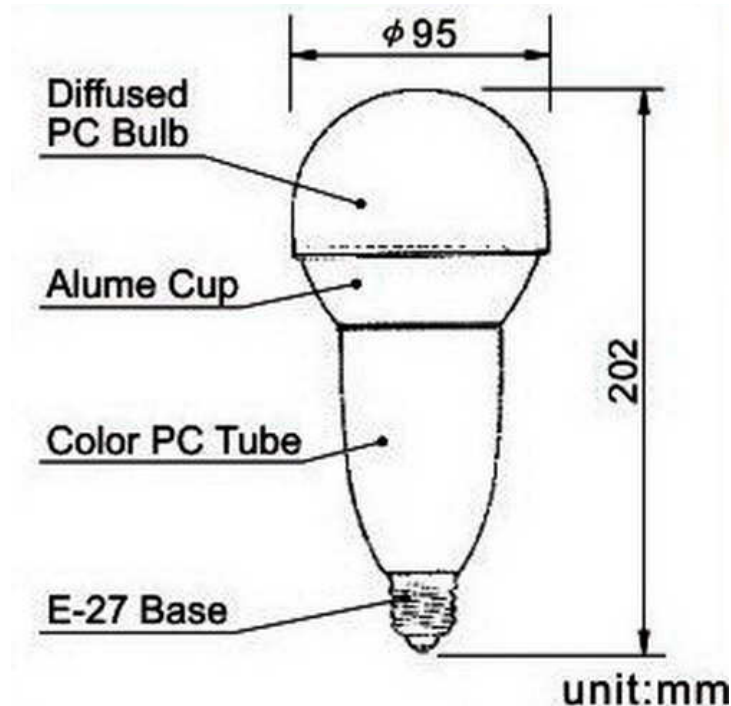

BIG SUN INDUSTRY. CO., Ltd

5F, No.398, Keelung Road, Section 1, Taipei (110) Taiwan

Tel. 886 (2)27583131 Fax.886 (2)27582233

[Home Lighting Led Bulbs](#)

Waterproof (IP65) G95-E27 (Extra Long: D95xL202mm)

(1) Figure:

(2) Description:

Parts No.	Color Temperature	Lens	View Angle	Chip Q'ty	Lux/m \pm 20%	Lumen \pm 20%
IP65-G95EL-6CW	Cool White	Frost	240°	96	280	500
IP65-G95EL-6WW	Warm White	Frost	240°	96	250	480
IP65-G95EL-9CW	Cool White	Frost	240°	144	320	650
IP65-G95EL-9WW	Warm White	Frost	240°	144	300	600
IP65-G95EL-12CW	Cool White	Frost	240°	192	360	740
IP65-G95EL-12WW	Warm White	Frost	240°	192	340	700

IP65 (Waterproof) / CE/ RoHS Available

Base: E26/ E27.

Life Span: >20,000 Hours.

Input Voltage: 100~230VAC.

Color Temperature: White (5500~6300k)/ Warm White (2800~3300k).

Character: For Indoor(Down/ Spot Light) & Outdoor(Garden/Spot Light) Usage.