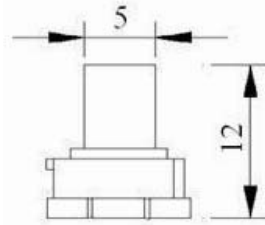

T5 wedge 1 Led

T 5 wedge 1 Hi Power

T5mm Neowedge LED

T5 wedge 1 Led + Socket

B8.5 - 90 degree

B8.5 Hi Power

194-1A

194-1R(90d)

S9-1B

E10-1R(90d)

194-4A

*194-1A: T10 wedge 1 Amber (color available Red, Amber, White, Green, Blue)

*194-1R(90d): T8 wedge (90 degree) (~ditto~) *S9-1B: T10 Ba9s 1 Blue Led (~ ditto ~)

*E10-1R(90d): T8 E10 1 Red Led (~ditto~)*194-4A: T10 wedge 4 Amber Led (~ditto~)