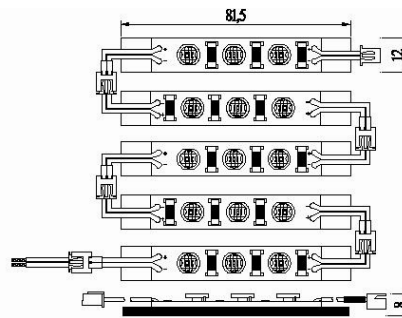

10x31-9HP(123)

10x42-6HP

10x31-6HP (Doom)

10x31-8 SLED(flux)

LED Light Bar 15 ~ 30HP available

10x42-4HP(BS)

10x42-3 SLED(flux)

6x30-3SMD(fuse lamp)