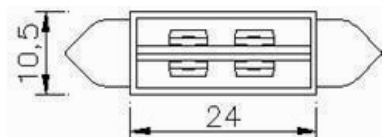

10x31-9HP(123)

10x42-6HP

10x31-6HP (Doom)

10x31-8 SLED(flux)

LED Light Bar 15 ~ 30HP available

10x42-4HP(BS)

10x42-3 SLED(flux)

6x30-3SMD(fuse lamp)