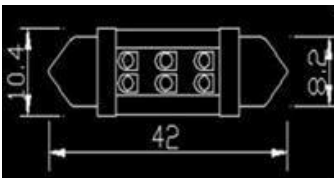

10x42-3SMD

10x31-9 LED

10x31-6HP

10x31-12HP

10x42-8HP

10x42-6 LED

Festoon Holder

Rigid Loop 10x45-3HP6

10x31-9HP(123)

10x42-6HP

10x31-6HP (Doom)

10x31-8 SLED(flux)

LED Light Bar 15 ~ 30HP available

10x42-4HP(BS)

10x42-3 SLED(flux)

6x30-3SMD(fuse lamp)