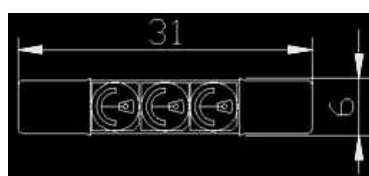

10x31-9HP(123)

10x42-6HP

10x31-6HP (Doom)

10x31-8 SLED(flux)

LED Light Bar 15 ~ 30HP available

10x42-4HP(BS)

10x42-3 SLED(flux)

6x30-3SMD(fuse lamp)