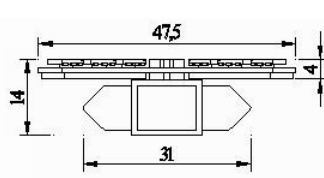

10x42-3SMD

10x31-9 LED

10x31-6HP

10x31-12HP

10x42-8HP

10x42-6 LED

Festoon Holder

Rigid Loop 10x45-3HP6

10x31-9HP(123)

10x42-6HP

10x31-6HP (Doom)

10x31-8 SLED(flux)

LED Light Bar 15 ~ 30HP available

10x42-4HP(BS)

10x42-3 SLED(flux)

6x30-3SMD(fuse lamp)