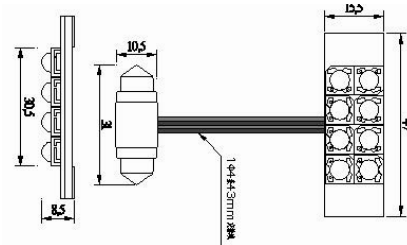

10x42-3SMD

10x31-9 LED

10x31-6HP

10x31-12HP

10x42-8HP

10x42-6 LED

Festoon Holder

Rigid Loop 10x45-3HP6

10x31-9HP(123)

10x42-6HP

10x31-6HP (Doom)

10x31-8 SLED(flux)

LED Light Bar 15 ~ 30HP available

10x42-4HP(BS)

10x42-3 SLED(flux)

6x30-3SMD(fuse lamp)