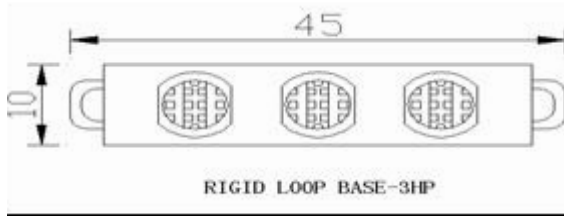

10x42-3SMD

10x31-9 LED

10x31-6HP

10x31-12HP

10x42-8HP

10x42-6 LED

Festoon Holder

Rigid Loop 10x45-3HP6

10x31-9HP(123)

10x42-6HP

10x31-6HP (Doom)

10x31-8 SLED(flux)

LED Light Bar 15 ~ 30HP available

10x42-4HP(BS)

10x42-3 SLED(flux)

6x30-3SMD(fuse lamp)