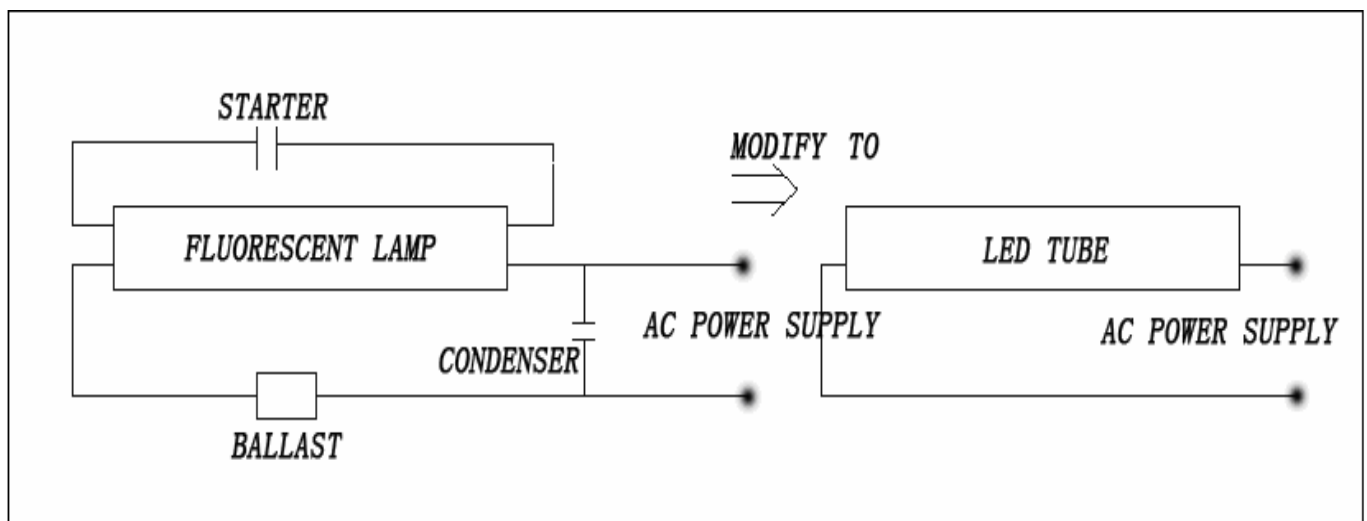

Installation Instruction:

1. Make sure to Turn-Off power for safety first.
2. Led Tube Light doesn't need Starter and Ballast; please make sure both of them are disconnected.

Copyright (C) 2009 Big Sun Industry Co., Ltd.